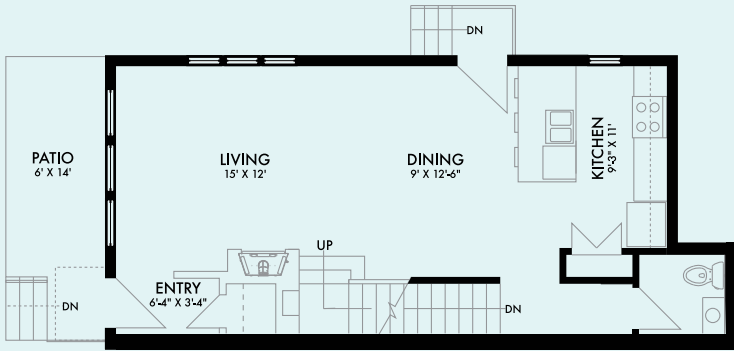

Second Floor

First Floor

Lower Level

Features, options, and amenities are subject to change.

KELLER WILLIAMS
 INTEGRITY REALTY LAKES
 EACH OFFICE INDEPENDENTLY OWNED AND OPERATED

36 GRAND
 36GRAND.COM 612.821.7575

ROWHOUSE ONE
1625 SQUARE FEET
3 BR • 2.5 BA